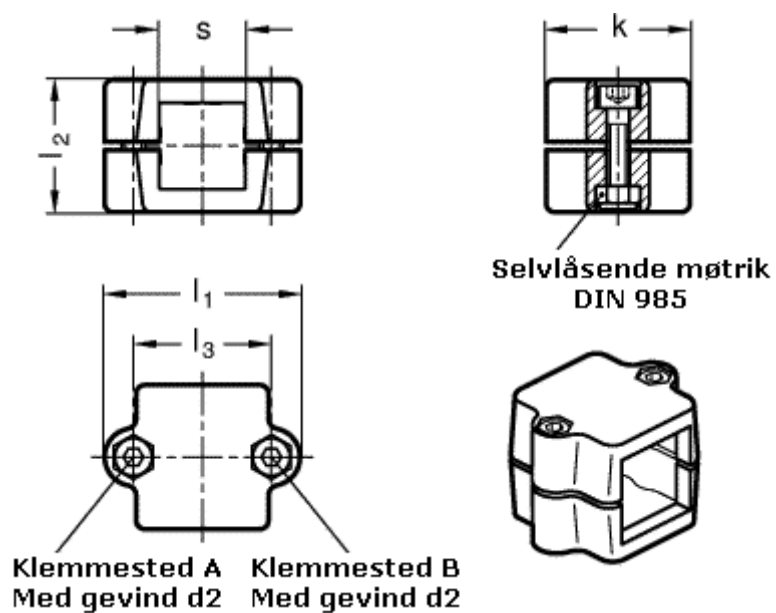

Article number: 20241V30332SW  
Description: E+G Tube connector  
GN 241-V30-33-SW

## Measures

d2 = M 8

k = 50

l1 = 68

l2 = 46

l3 = 48

s = 30